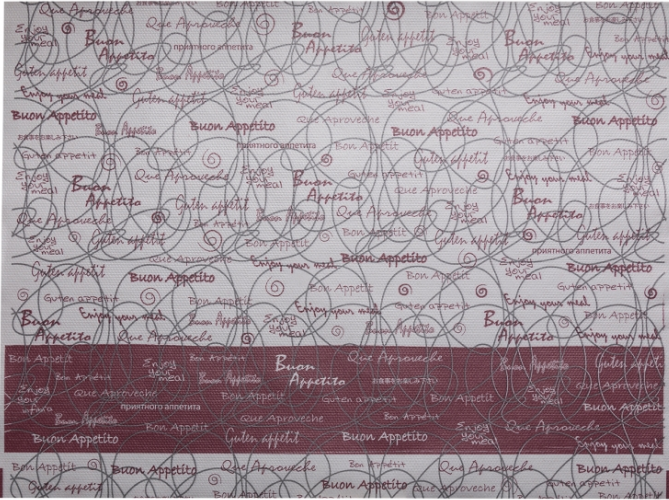

INDUSTRIE CELTEX

INFIBRA TOV.TTA 30X40 1V DINNER (250X8)

Cod I-0425N

COLOR	GREY/BORDEAUX
RAW MATERIAL	100% PURE CELLULOSE
EMBOSSING	YES
NUMBER OF PLY	1
SHEET HEIGHT	30,00
SHEET LENGTH	40,00
PIECES PER PACKAGE	250
PACKAGES PER CASE	8
PALLET	24
PICKING LAYER	6

CERTIFICATIONS